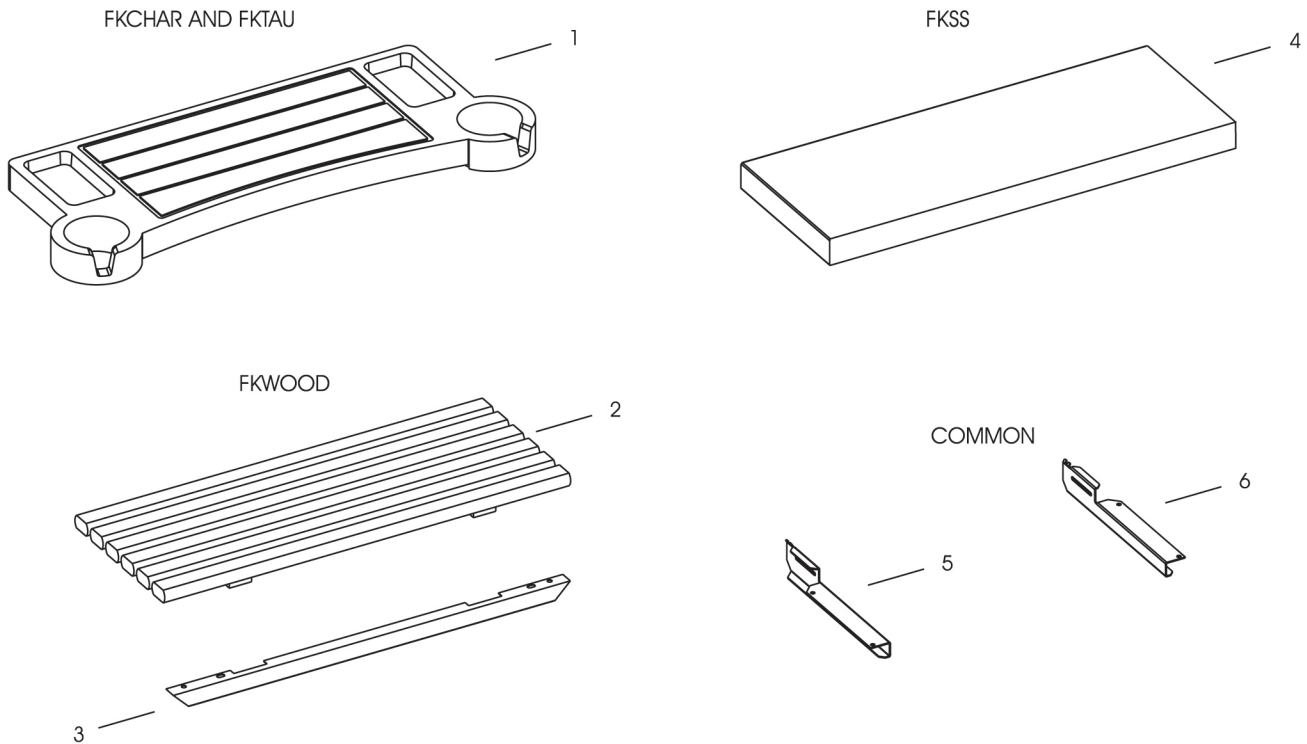

PARTS DIAGRAM & PARTS LIST - FRONT SHELF

Index No.	Part No.	Description	Index No.	Part No.	Description
FKCHAR AND FKTAU			FKSS		
1	B073261	FRONT SHELF (FKCHAR)	4	B076726	FRONT SHELF
1	B073263	FRONT SHELF (FKTAU)	5	B100034	LEFT FRONT BRACKET
5	B100034	LEFT FRONT BRACKET	6	B100035	RIGHT FRONT BRACKET
6	B100035	RIGHT FRONT BRACKET		B100018	HARDWARE PACKAGE
	B100020	HARDWARE PACKAGE			
FKWOOD					
2	B048423	FRONT SHELF			
3	B063070	SHELF SKIRT			
5	B100034	LEFT FRONT BRACKET			
6	B100035	RIGHT FRONT BRACKET			
	B100022	HARDWARE PACKAGE			