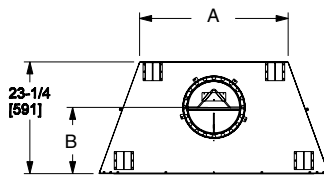

Montana Specifications

MODEL	HEIGHT		FRONT WIDTH		BACK WIDTH		DEPTH		GLASS SIZE
	Actual	Framing	Actual	Framing	Actual	Framing	Actual	Framing	
MONTANA-36"	42-1/4	42-3/8	42	43	25	43	23-1/4	24-1/8	36 x 23-1/2
MONTANA-42"	42-1/4	42-3/8	48	49	31	49	23-3/4	24-1/8	42 x 23-1/2

Outdoor Elements

Montana

Top View

Front View

Side View

SIZE	A	B	C	D
MONTANA 36"	25" [786]	13-7/8" [352]	9.33" [236.9]	13.24" [337]
MONTANA 42"	31" [786]	13-3/4" [351]	9-3/8" [237]	13-1/4" [336.4]

Drawings below represent the 36" and 42" combined.

Dimensions above are in inches and millimeters. Reference dimensions only. We recommend measuring individual units at installation. Assumes the use of 1/2" Sheetrock. NOTE: Non-combustible material is allowed over this dimension. Make sure you do NOT cover the decorative door opening.