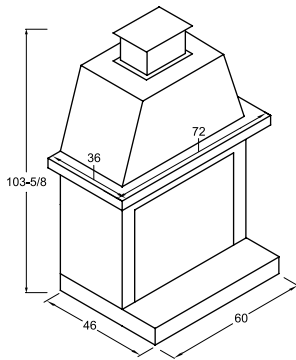

Montana Specifications

MODEL	HEIGHT		FRONT WIDTH		BACK WIDTH		DEPTH		GLASS SIZE
	Actual	Framing	Actual	Framing	Actual	Framing	Actual	Framing	
MONTANA-36"	42-1/4	42-3/8	42	43	25	43	23-1/4	24-1/8	36 x 23-1/2
MONTANA-42"	42-1/4	42-3/8	48	49	31	49	23-3/4	24-1/8	42 x 23-1/2

Outdoor Elements

Montana

Top View

Front View

Side View

SIZE	A	B	C	D
MONTANA 36"	25" [786]	13-7/8" [352]	9.33" [236.9]	13.24" [337]
MONTANA 42"	31" [786]	13-3/4" [351]	9-3/8" [237]	13-1/4" [336.4]

Drawings below represent the 36" and 42" combined.

Dimensions above are in inches and millimeters. Reference dimensions only. We recommend measuring individual units at installation. Assumes the use of 1/2" Sheetrock. NOTE: Non-combustible material is allowed over this dimension. Make sure you do NOT cover the decorative door opening.