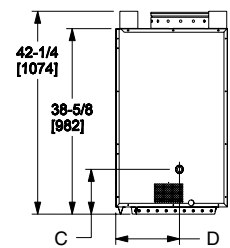

Montana Specifications

MODEL	HEIGHT		FRONT WIDTH		BACK WIDTH		DEPTH		GLASS SIZE
	Actual	Framing	Actual	Framing	Actual	Framing	Actual	Framing	
MONTANA-36"	42-1/4	42-3/8	42	43	25	43	23-1/4	24-1/8	36 x 23-1/2
MONTANA-42"	42-1/4	42-3/8	48	49	31	49	23-3/4	24-1/8	42 x 23-1/2

Outdoor Elements

Montana

Top View

Front View

Side View

SIZE	A	B	C	D
MONTANA 36"	25" [786]	13-7/8" [352]	9.33" [236.9]	13.24" [337]
MONTANA 42"	31" [786]	13-3/4" [351]	9-3/8" [237]	13-1/4" [336.4]

Drawings below represent the 36" and 42" combined.

Dimensions above are in inches and millimeters. Reference dimensions only. We recommend measuring individual units at installation. Assumes the use of 1/2" Sheetrock. NOTE: Non-combustible material is allowed over this dimension. Make sure you do NOT cover the decorative door opening.