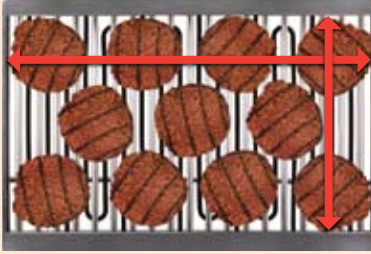

*Power
Chef*[®]

Powerful edge-to-edge heat

Cooks as much as a grill twice its size because every square inch performs with the same power with no cold spots.

1 Top Element
Reaches 650° F to sear and lock in flavor.