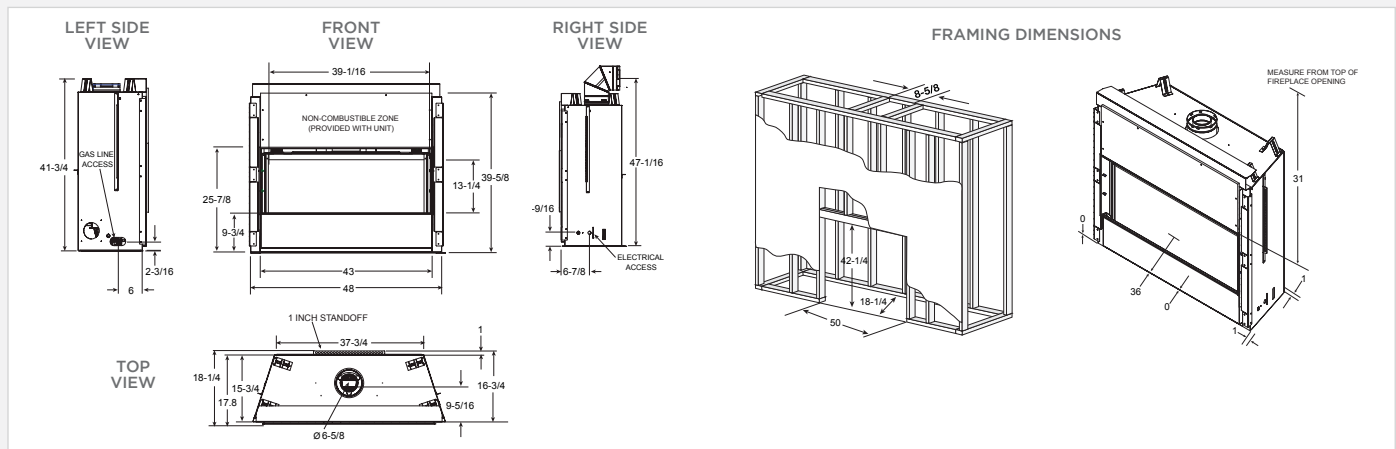

## Cosmo SLR Specifications

MODEL	HEIGHT		FRONT WIDTH		BACK WIDTH		DEPTH		Btu/Hour Input
	Actual	Framing	Actual	Framing	Actual	Framing	Actual	Framing	
SLR	39-5/8	42-1/4	48	50	37-3/4	50	16-3/4	18-1/4	26,000 (NG) 25,000 (LP)

Dimensions above are in inches. Reference dimensions only. We recommend measuring individual units at installation. Assumes the use of 1/2" Sheetrock. NOTE: Combustible material should not be installed over the face. Make sure you do NOT cover the decorative door opening.