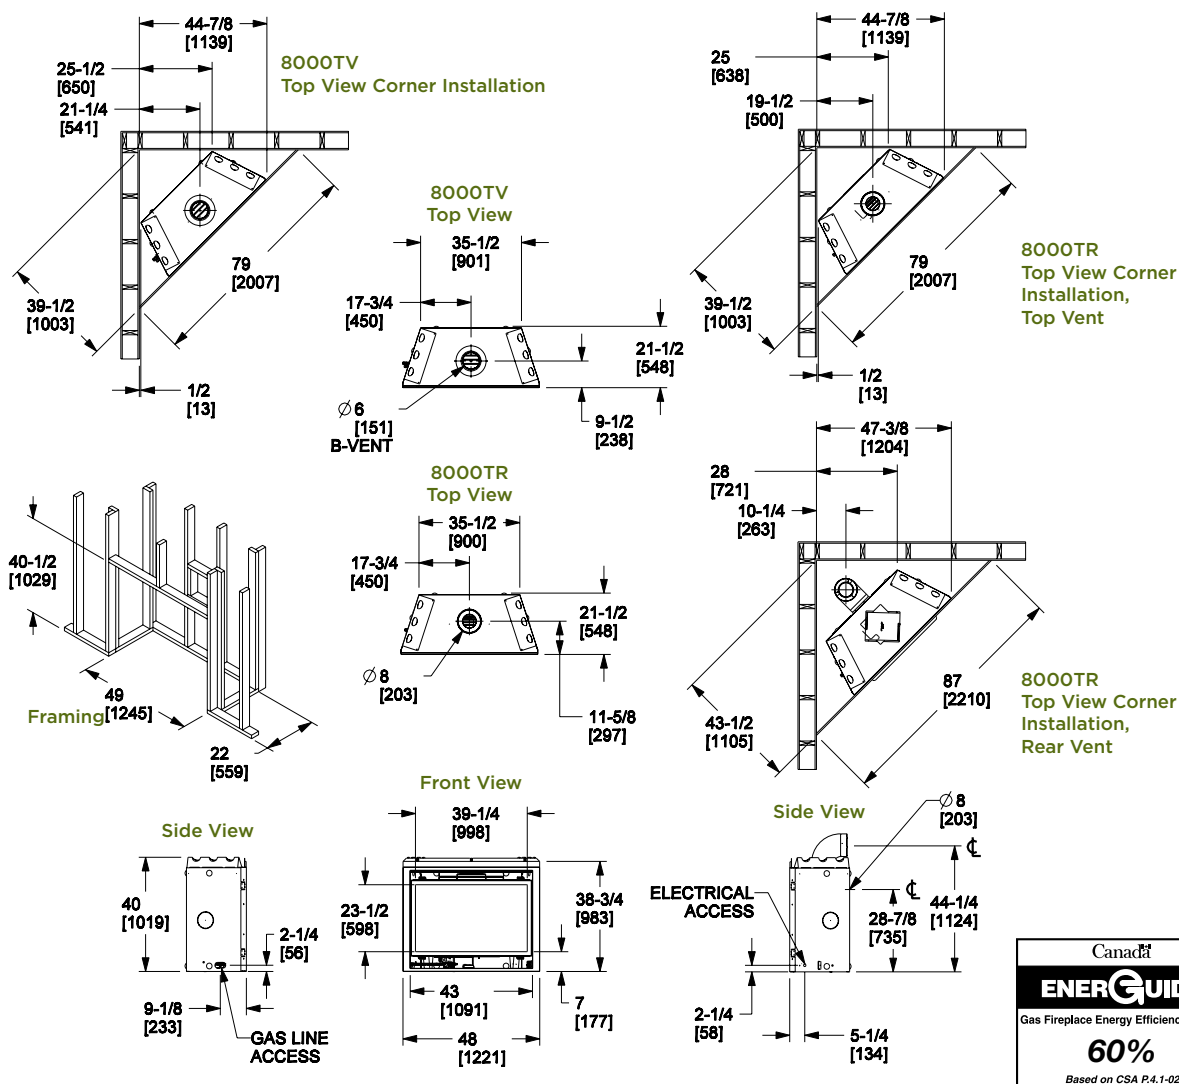

8000TR-OAK and 8000TV-OAK Specifications

MODEL	HEIGHT		FRONT WIDTH		BACK WIDTH		DEPTH		GLASS SIZE	Btu/Hour Input
	Actual	Framing	Actual	Framing	Actual	Framing	Actual	Framing		
8000TR-OAK 8000TV-OAK	40	40-1/2	48	49	35-1/2	49	21-1/2	22	26-13/16 x 42-1/2	26,000-37,500

Dimensions above are in inches; technical drawings are in inches and millimeters. Reference dimensions only. We recommend measuring individual units at installation. Assumes the use of 1/2" drywall. NOTE: Non-combustible material is allowed over this dimension. Make sure you do NOT cover the decorative door opening.

Refer to installation manual for detailed specifications on installing this product. Heat & Glo reserves the right to update units periodically. The flame and ember appearance may vary based on the type of fuel burned and the venting configuration used. Pictures in this brochure are not true representations of the fireplaces and/or flames, or colors of finishes.

8000TR-Oak and 8000TV-Oak Features

- 26,000-37,500 Btu/Hour Input (NG) (8000TV-Oak/TR-Oak)
- 8000 TV-Oak 24,000-37,500 Btu/Hour Input (LP)
- 8000 TR-Oak 25,000-37,500 Btu/Hour Input (LP)
- Optional weathered refractory
- 6 ceramic logs
- High thermal efficiency
- Variable valve
- Sealed combustion chamber
- Five decorative fronts, interchangeable decorative panels and Firescreen companions (optional)
- Energy-saving IntelliFire™ ignition system or standing pilot standard (LP in IntelliFire only)