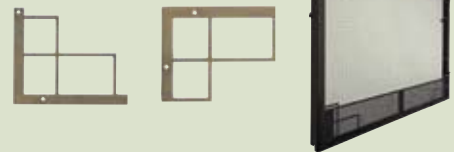

Essence Doors

Available in black, brass, bronze, brushed nickel or pewter. Accepts interchangeable decorative panels.

DF-8-ESSENCE

8000CF-Oak. Select your favorite finish and Firescreen Companion to make it your own look.

Firescreen Front

In black, bronze or pewter. Accepts Firescreen Companions.

DF-8-CFFS

Firescreen Companions

The firescreen front can be enjoyed unadorned, or you can purchase one of these Firescreen Companions to attach to the front's exterior, adding a distinctive touch of corner detail. Available in black, bronze or pewter to match or contrast with the front.

Carriage Hill companions set shown on firescreen front

Prairie Ridge companions set shown on firescreen front

Interchangeable Decorative Panels

Waverly Interchangeable Panel shown attached to Essence Door.

Essence doors and firescreen fronts accept these three interchangeable panels. Buy one or several, they're easy to change. Think of them as decorating accessories for different seasons or events. Each is available in five finishes to match or contrast with fronts.

Comfort & Convenience

Enjoying your gas fireplace just got even easier.

Heat & Glo controls are uniquely designed for comfort & convenience. UL listed and approved for Heat & Glo hearth systems, our controls give you peace of mind, touch-of-a-button control and command over your fireplace.

A sleek wall switch stays in one convenient location while a remote control goes wherever you go.