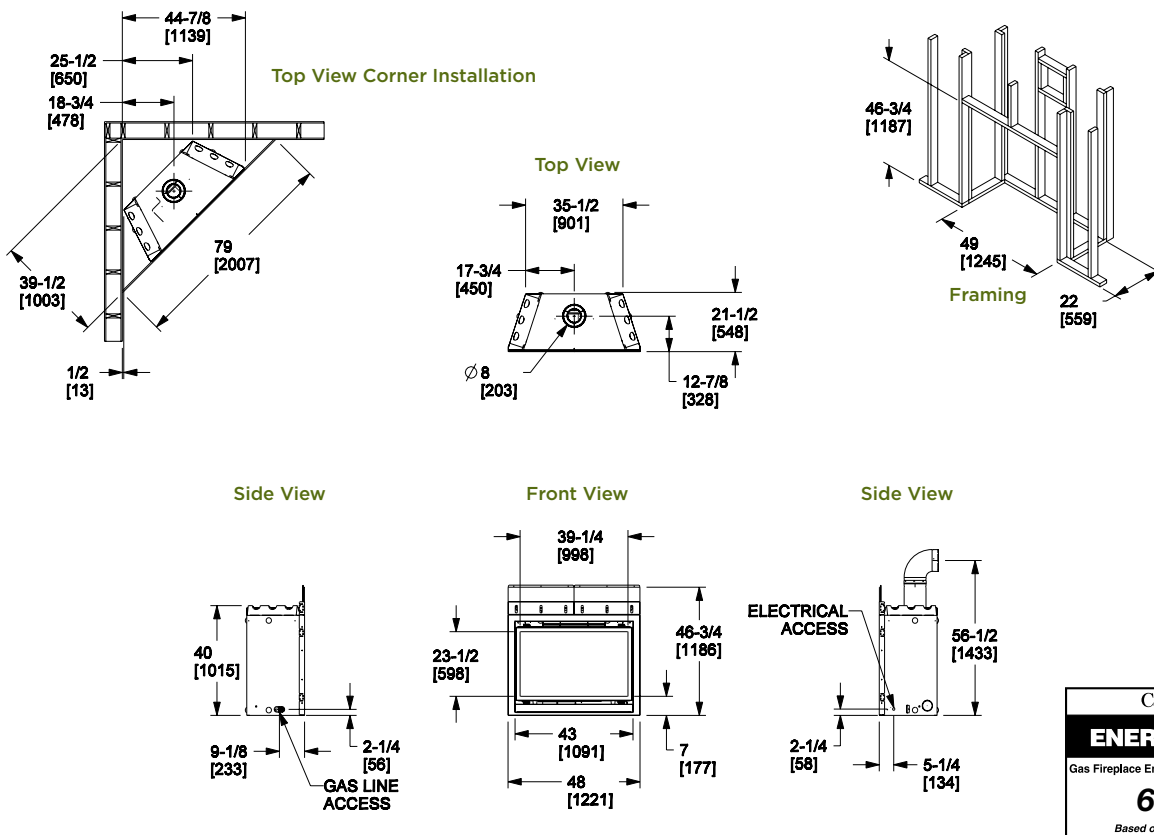

8000CF-OAK Specifications

MODEL	HEIGHT		FRONT WIDTH		BACK WIDTH		DEPTH		GLASS SIZE	Btu/Hour Input
	Actual	Framing	Actual	Framing	Actual	Framing	Actual	Framing		
8000CF-OAK	40	46-3/4	48	49	35-1/2	49	21-1/2	22	26-13/16 x 42-1/2	28,000-36,500

Dimensions above are in inches; technical drawings are in inches and millimeters. Reference dimensions only. We recommend measuring individual units at installation. Assumes the use of 1/2" drywall. NOTE: Non-combustible material is allowed over this dimension. Make sure you do NOT cover the decorative door opening.

Refer to installation manual for detailed specifications on installing this product. Heat & Glo reserves the right to update units periodically. The flame and ember appearance may vary based on the type of fuel burned and the venting configuration used. Pictures in this brochure are not true representations of the fireplaces and/or flames, or colors of finishes.

8000CF-Oak Features

- 28,000-36,500 Btu/Hour Input (NG)
- 30,000-37,500 Btu/Hour Input (LP)
- Optional weathered refractory
- DVT-Direct Vent Top
- 6 ceramic logs
- Variable valve
- Sealed combustion chamber
- Firescreen front and Firescreen companions with a variety of options
- Energy-saving IntelliFire™ ignition system standard

Healthy Hearth

Our direct vent fireplaces will not alter the quality of indoor room air in any way. They utilize a sealed combustion chamber that draws in fresh air from outdoors and discards all combustion by-products back outside.

Limited Lifetime Warranty

The strongest in the industry, Heat & Glo provides a limited lifetime warranty on gas-burning products for their most important aspects: firebox and heat exchanger.

** For full warranty details go to www.heatnglo.com.

IntelliFire

Our exclusive, state-of-the-art IntelliFire ignition system reduces gas consumption and thermogenerator wear by providing a pilot flame only when needed. It also supplies a backup battery system to run the fireplace during a power outage.